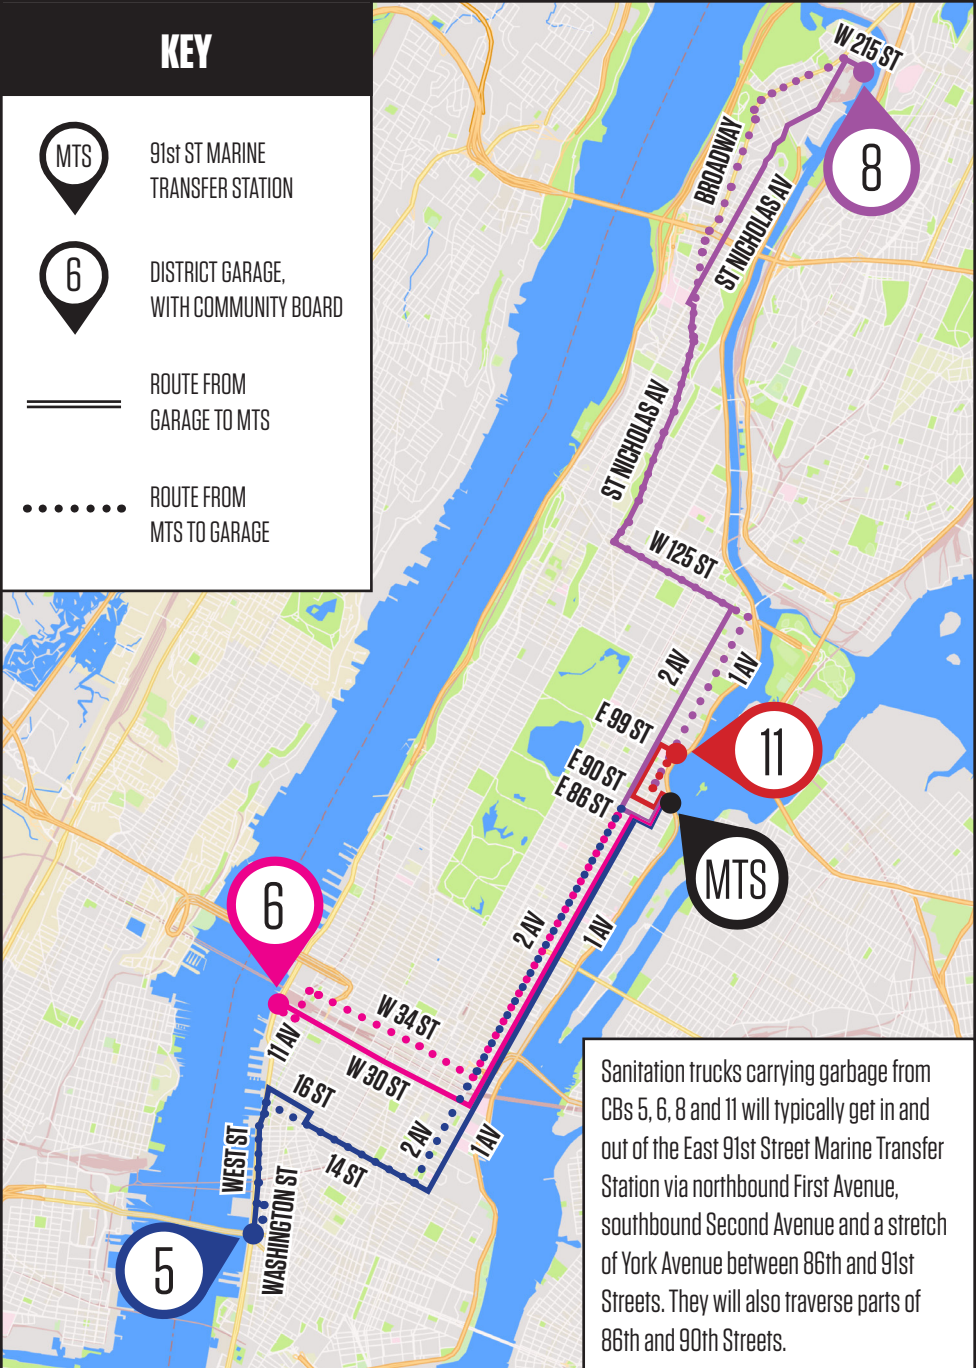

KEY

91st ST MARINE
TRANSFER STATION

DISTRICT GARAGE,
WITH COMMUNITY BOARD

ROUTE FROM
GARAGE TO MTS

ROUTE FROM
MTS TO GARAGE

Sanitation trucks carrying garbage from CBs 5, 6, 8 and 11 will typically get in and out of the East 91st Street Marine Transfer Station via northbound First Avenue, southbound Second Avenue and a stretch of York Avenue between 86th and 91st Streets. They will also traverse parts of 86th and 90th Streets.

TRASH-HAULING TRUCK ROUTES